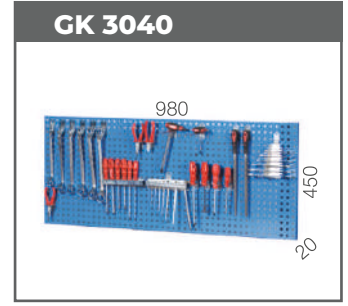

GK 8106

GK 8107

GK 8078

Taşıma Ekipmanları

**75 Adetlik Set**

GK1: 15 Adet
GK2: 14 Adet
GK3: 7 Adet
GK4: 10 Adet
GK5: 3 Adet
GK6: 3 Adet
GK7: 3 Adet
GK8: 10 Adet
GK9: 1 Adet
GK10: 1 Adet
GK11: 1 Adet
GK12: 1 Adet
GK13: 1 Adet
GK14: 1 Adet
GK15: 4 Adet