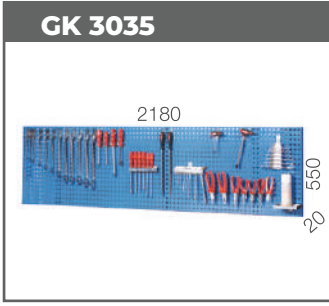

GK 8106

GK 8107

GK 8078

Taşıma Ekipmanları

**75 Adetlik Set**

GK1: 15 Adet
GK2: 14 Adet
GK3: 7 Adet
GK4: 10 Adet
GK5: 3 Adet
GK6: 3 Adet
GK7: 3 Adet
GK8: 10 Adet
GK9: 1 Adet
GK10: 1 Adet
GK11: 1 Adet
GK12: 1 Adet
GK13: 1 Adet
GK14: 1 Adet
GK15: 4 Adet